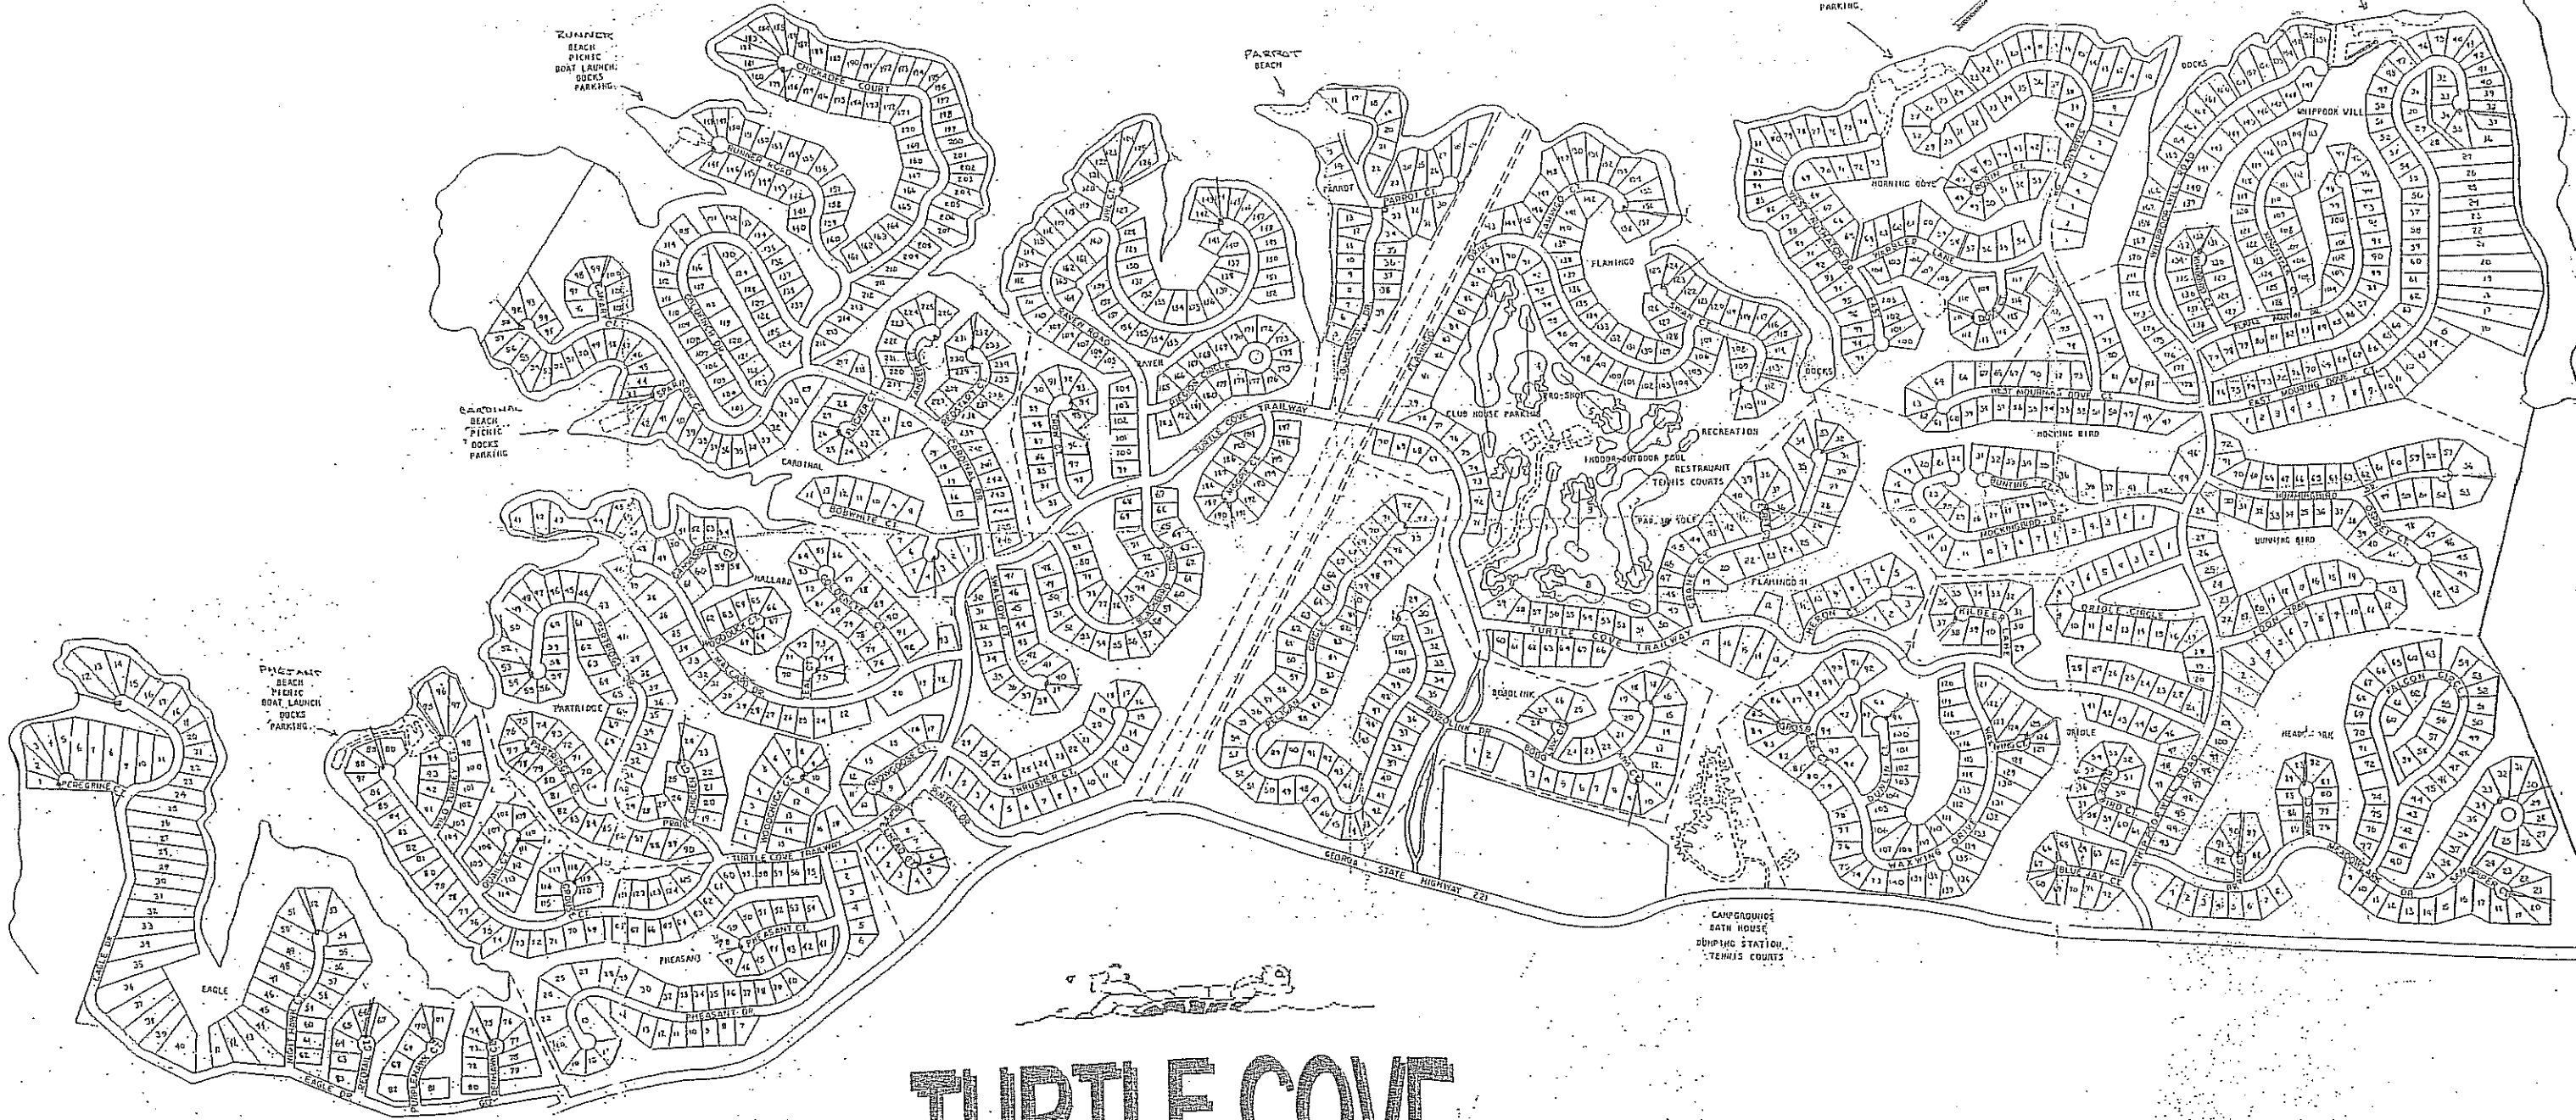

JACKSON LAKE

TURTLE COVE